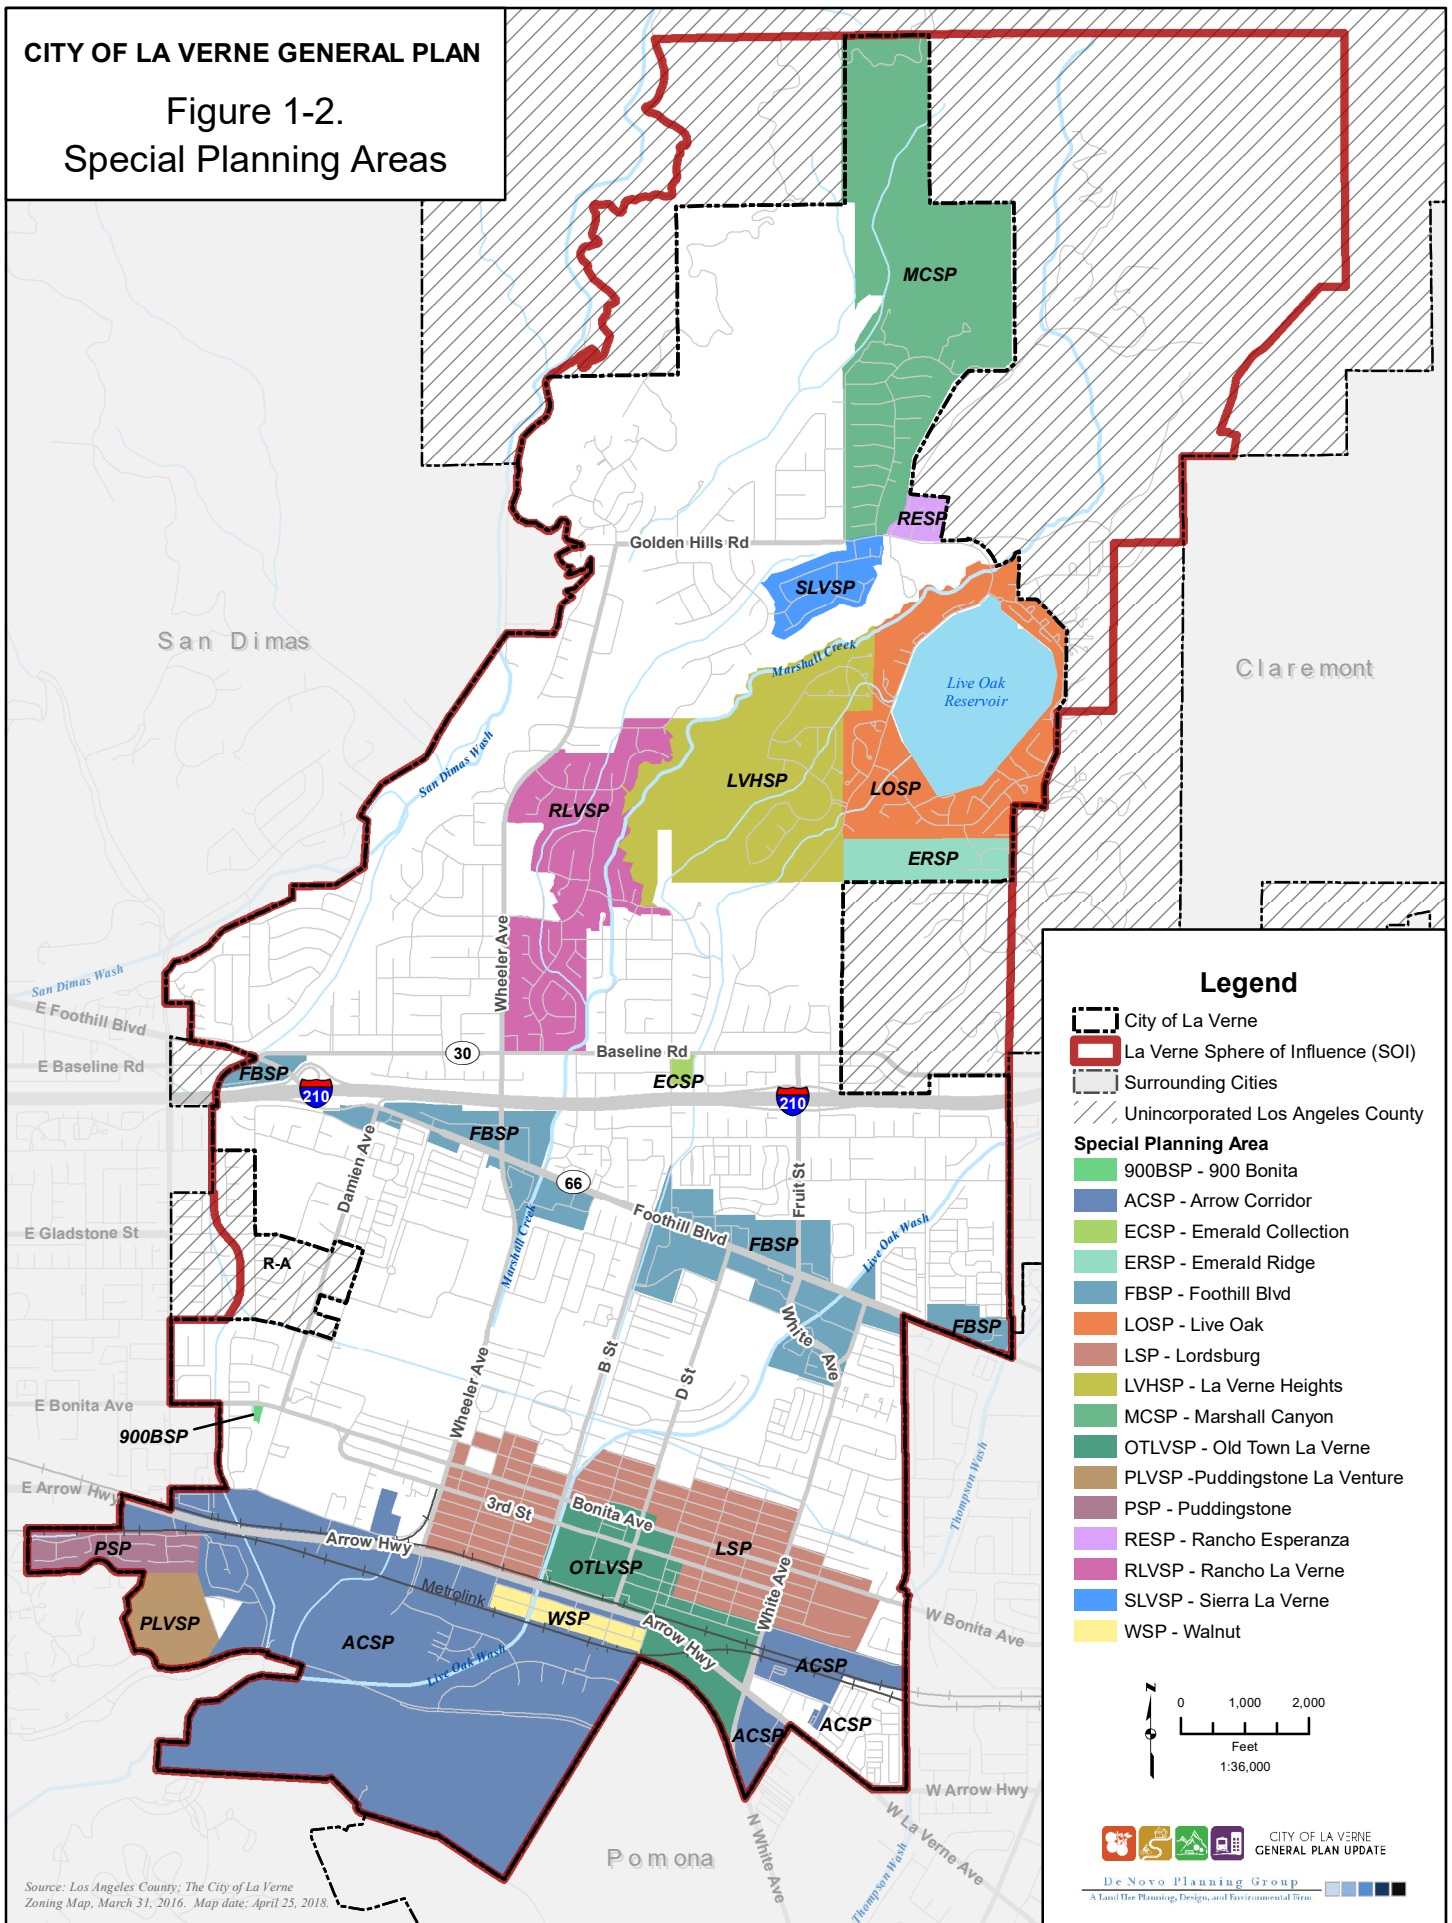

CITY OF LA VERNE GENERAL PLAN

**Figure 1-2.
Special Planning Areas**

Legend

- City of La Verne
 - La Verne Sphere of Influence (SOI)
 - Surrounding Cities
 - Unincorporated Los Angeles County
- Special Planning Area**
- 900BSP - 900 Bonita
 - ACSP - Arrow Corridor
 - ECSP - Emerald Collection
 - ERSP - Emerald Ridge
 - FBSP - Foothill Blvd
 - LOSP - Live Oak
 - LSP - Lordsburg
 - LVHSP - La Verne Heights
 - MCSP - Marshall Canyon
 - OTLVSP - Old Town La Verne
 - PLVSP - Puddingstone La Venture
 - PSP - Puddingstone
 - RESP - Rancho Esperanza
 - RLVSP - Rancho La Verne
 - SLVSP - Sierra La Verne
 - WSP - Walnut

Source: Los Angeles County; The City of La Verne Zoning Map, March 31, 2016. Map date: April 25, 2018